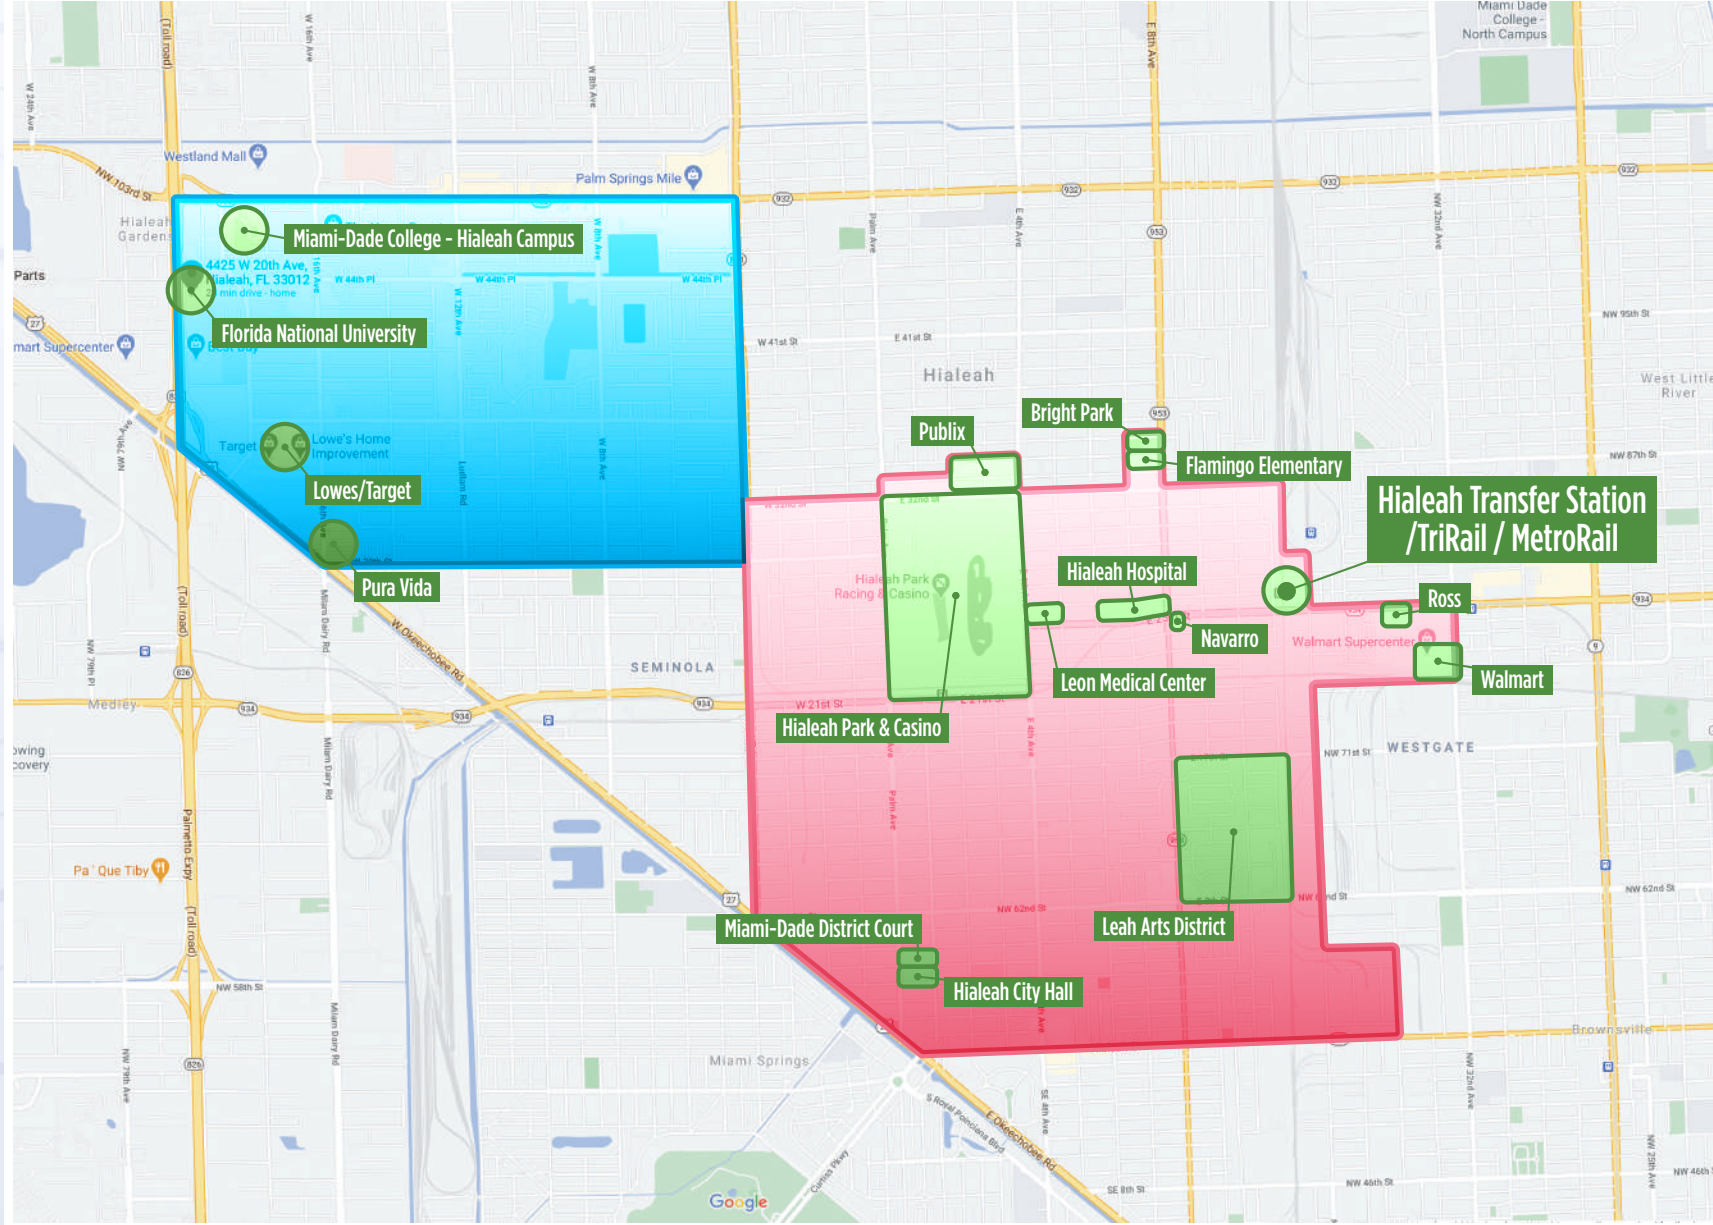

freebee HIALEAH

**Innovative & Proven, First & Last Mile
Transportation Solution**

Service Description

- Freebee will be providing a FREE, on-demand, door-to-door, 100% electric transportation system in Hialeah
- **PROGRAM GOAL:**
 - Provide first and last mile connectivity, helping make Hialeah a community where you can live, work, and play without the need of a personal vehicle.
- **ROUTE AREA**
 - Hialeah Tai-Rail/Metrorail Transfer Station Route
 - West Hialeah Route
- **SERVICE HOURS:**
 - Monday - Friday 7am to 7pm
 - Saturday - Sunday 3pm - 9pm
- **VEHICLE:**
 - Tesla Model X
 - 3 Vehicles Total
 - ADA Accessibility

How To Use the App

- The Ride Freebee mobile app is a cutting-edge technology that has been fully operational since 2015
- Delivers a comprehensive experience to seamlessly connect people in need of transportation with professional chauffeurs, making the transportation process fun, quick and efficient.
- The design, look and feel of the app is far and away the gold standard of any existing mobile apps in the ride-share industry, and the functionality and backend data collection system is built out with the capability to track every piece of data.
- The Ride Freebee app is available in both the Apple Store and Google Play Store, for both iPhones and Android devices, and is accessible to anyone with either device.
- Additionally, users without a smartphone will be able to request a ride by calling into a toll-free number or by 'Flagging' a vehicle down if they see one passing by.

How To Use the App

01

02

03

04

Getting You Where You Need To Go

- **CONNECTIONS TO:**
- Local Businesses
- Hospitals
- Parks
- Government Service Centers
- Hialeah Circulator
- MDC Bus Stops
- Metro Rail Stations
- Tri Rail Station