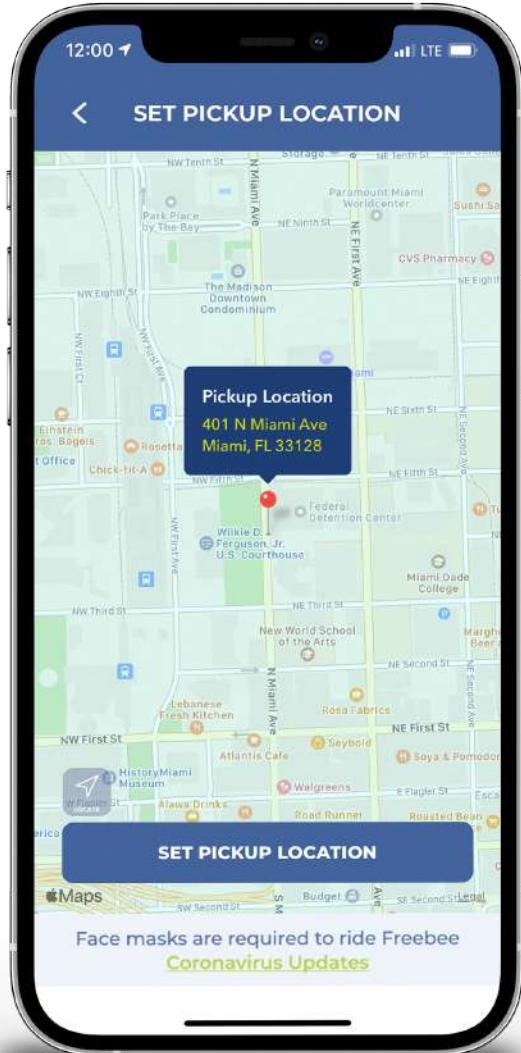

How To Use the App

01

02

03

04