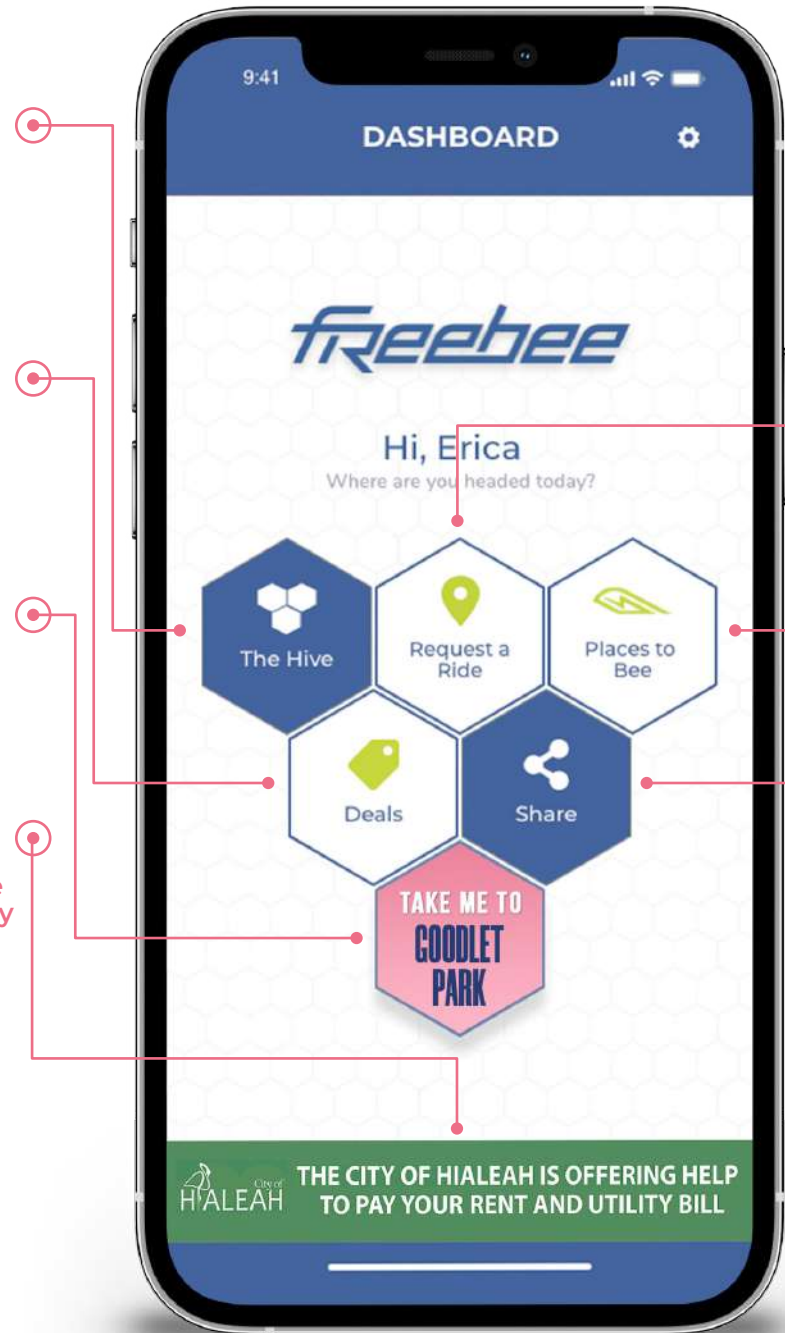

freebee HIALEAH

**Innovative & Proven, First & Last Mile
Transportation Solution**

Service Description

- Freebee will be providing a FREE, on-demand, door-to-door, 100% electric transportation system in Hialeah
- **PROGRAM GOAL:**
 - Provide first and last mile connectivity, helping make Hialeah a community where you can live, work, and play without the need of a personal vehicle.
- **ROUTE AREA**
 - Hialeah Tai-Rail/Metrorail Transfer Station Route
 - West Hialeah Route
- **SERVICE HOURS:**
 - Monday - Friday 7am to 7pm
 - Saturday - Sunday 3pm - 9pm
- **VEHICLE:**
 - Tesla Model X
 - 3 Vehicles Total
 - ADA Accessibility

How To Use the App

- The Ride Freebee mobile app is a cutting-edge technology that has been fully operational since 2015
- Delivers a comprehensive experience to seamlessly connect people in need of transportation with professional chauffeurs, making the transportation process fun, quick and efficient.
- The design, look and feel of the app is far and away the gold standard of any existing mobile apps in the ride-share industry, and the functionality and backend data collection system is built out with the capability to track every piece of data.
- The Ride Freebee app is available in both the Apple Store and Google Play Store, for both iPhones and Android devices, and is accessible to anyone with either device.
- Additionally, users without a smartphone will be able to request a ride by calling into a toll-free number or by 'Flagging' a vehicle down if they see one passing by.

- The Hive**
Take some photos of your experience and share them to "The Hive"
- Deals**
Find exclusive deals and discounts at all of your favorite local Hialeah hotspots!
- Take Me To**
Freebee's featured destination on the mobile app home screen
- Banner**
Advertisement or live tracker with the ability to link out to a third party website