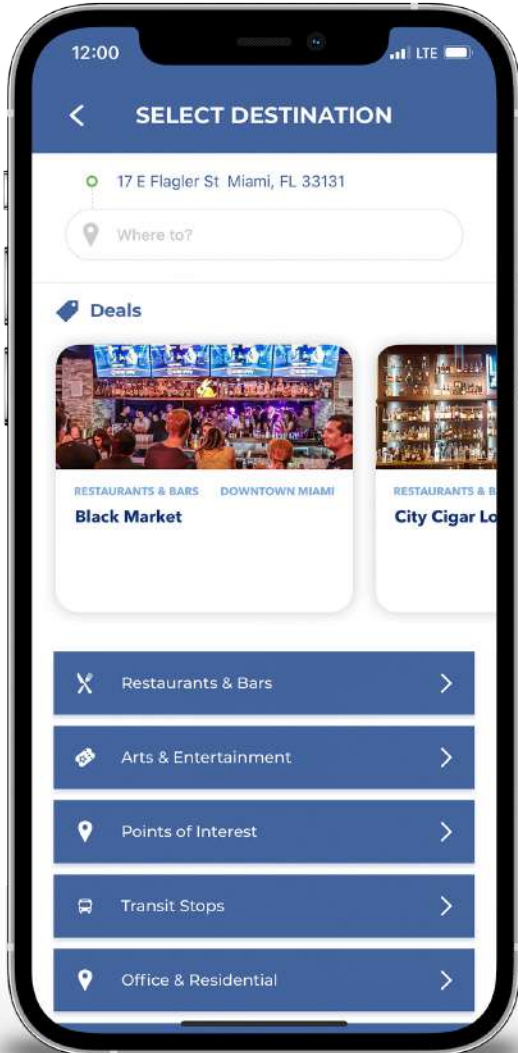

How To Use the App

- The Ride Freebee mobile app is a cutting-edge technology that has been fully operational since 2015
- Delivers a comprehensive experience to seamlessly connect people in need of transportation with professional chauffeurs, making the transportation process fun, quick and efficient.
- The design, look and feel of the app is far and away the gold standard of any existing mobile apps in the ride-share industry, and the functionality and backend data collection system is built out with the capability to track every piece of data.
- The Ride Freebee app is available in both the Apple Store and Google Play Store, for both iPhones and Android devices, and is accessible to anyone with either device.
- Additionally, users without a smartphone will be able to request a ride by calling into a toll-free number or by 'Flagging' a vehicle down if they see one passing by.

- The Hive**
Take some photos of your experience and share them to "The Hive"
- Deals**
Find exclusive deals and discounts at all of your favorite local Hialeah hotspots!
- Take Me To**
Freebee's featured destination on the mobile app home screen
- Banner**
Advertisement or live tracker with the ability to link out to a third party website

- Request A Pickup**
Select this button when requesting a ride!
- Places To Bee**
Search your destination by category and find the perfect Hialeah spot with an awesome deal!
- Share Freebee**
Love riding Freebee? Make sure to share with all of your friends!

How To Use the App

01

02

03

04

Getting You Where You Need To Go

- **CONNECTIONS TO:**
- Local Businesses
- Hospitals
- Parks
- Government Service Centers
- Hialeah Circulator
- MDC Bus Stops
- Metro Rail Stations
- Tri Rail Station