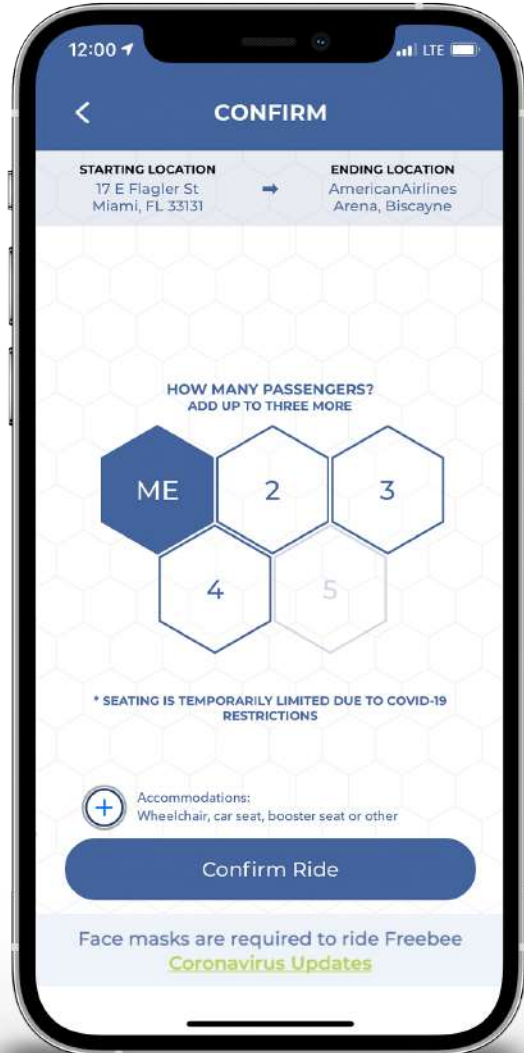

How To Use the App

- The Ride Freebee mobile app is a cutting-edge technology that has been fully operational since 2015
- Delivers a comprehensive experience to seamlessly connect people in need of transportation with professional chauffeurs, making the transportation process fun, quick and efficient.
- The design, look and feel of the app is far and away the gold standard of any existing mobile apps in the ride-share industry, and the functionality and backend data collection system is built out with the capability to track every piece of data.
- The Ride Freebee app is available in both the Apple Store and Google Play Store, for both iPhones and Android devices, and is accessible to anyone with either device.
- Additionally, users without a smartphone will be able to request a ride by calling into a toll-free number or by 'Flagging' a vehicle down if they see one passing by.

- The Hive**
Take some photos of your experience and share them to "The Hive"
- Deals**
Find exclusive deals and discounts at all of your favorite local Hialeah hotspots!
- Take Me To**
Freebee's featured destination on the mobile app home screen
- Banner**
Advertisement or live tracker with the ability to link out to a third party website

- Request A Pickup**
Select this button when requesting a ride!
- Places To Bee**
Search your destination by category and find the perfect Hialeah spot with an awesome deal!
- Share Freebee**
Love riding Freebee? Make sure to share with all of your friends!

How To Use the App

01

02

03

04

Getting You Where You Need To Go

- **CONNECTIONS TO:**
- Local Businesses
- Hospitals
- Parks
- Government Service Centers
- Hialeah Circulator
- MDC Bus Stops
- Metro Rail Stations
- Tri Rail Station